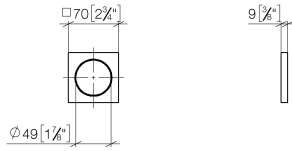

12 720 980

- rosette 70 x 70 mm

Can only be combined with exposed trim parts 36 002 970-FF / 36 110 970-FF / 36 111 970-FF / 36 112 970-FF / 36 050 970-FF.

Fits: IMO, LULU, MADISON, MEM, TARA, CL.1, LISSÉ, VAIA, META, CYO

12 720 980

mm [inches]

12 720 980

Parts for other finishes can be found here: Brushed Platinum

### Spare parts list

No.	Item Number	Name	Quantity used	Delivery time
1	09 30 11 291 90	disc	1	2
2	09 14 10 046 90	seal	1	2
3	09 31 11 099 90	pin	1	2