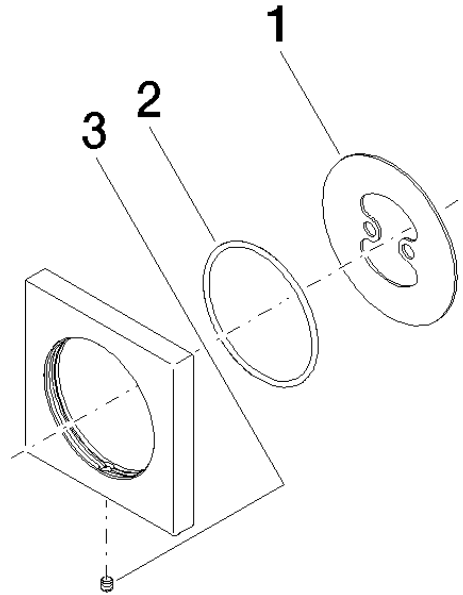

12 720 980

mm [inches]

12 720 980

Parts for other finishes can be found here: Brushed Platinum

### Spare parts list

No.	Item Number	Name	Quantity used	Delivery time
1	09 30 11 291 90	disc	1	2
2	09 14 10 046 90	seal	1	2
3	09 31 11 099 90	pin	1	2